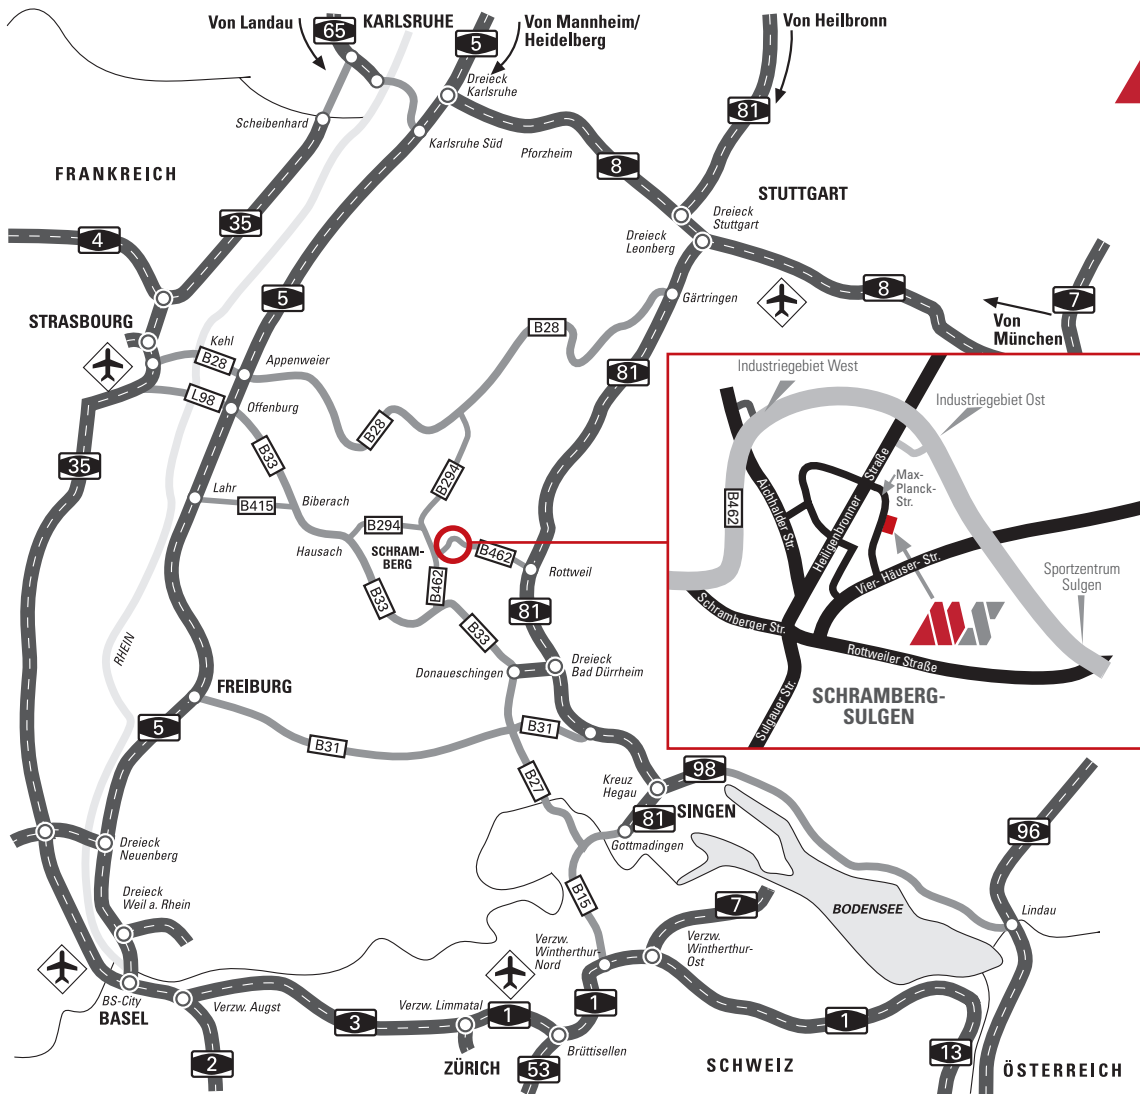

APPROACH MAP

On the A81 from Stuttgart/Singen

Follow the A81 to the Rottweil exit and leave the motorway. Turn left onto the B462 in the direction of Schramberg.

*) Continue on the B462 until you have reached Schramberg-Sulgen and take the Industriegebiet Ost/West exit. Turn left onto the Heiligenbronner Straße in the direction of Industriegebiet Ost/West. Turn left into the next street, the Max-Planck-Straße (in the direction of Industriegebiet Ost). After the street curves to the right, you will see the buildings of MS-Schramberg on your left.

On the A5 from Karlsruhe/Basel and the Basel airport

Follow the A5 to the Offenburg exit and leave the motorway. Turn onto the B33 in the direction of Villingen-Schwenningen. In Hausach leave the B33 and turn onto the B294 in the direction of Schiltach. In Schiltach, follow the signs to the B462, and turn onto the B462 in the direction of Schramberg and Rottweil. Once you are on the B462, continue as described for the route from the A81 *).

From the Munich airport and Stuttgart

Follow the signs to the A8 in the direction of Stuttgart to the Dreieck Stuttgart. There turn onto the A81 in the direction of Singen. Once you are on the A81, continue as described for the route from the A81.

From the Strasbourg airport

Follow the signs and drive on the A35 in the direction of Strasbourg. Turn onto the N83 and N353 in the direction of Offenburg. After crossing the Rhine River on the Pierre Pflimlin bridge, leave the N353 by driving straight onto the L98. About 1 km after you cross the bridge over the Autobahn A5, turn onto the B33 in the direction of Villingen-Schwenningen. After Hausach, turn onto the B294 in the direction of Schiltach. In Schiltach, follow the signs to the B462, and turn onto the B462 in the direction of Schramberg and Rottweil. Once you are on the B462, continue as described for the route from the A81 *).